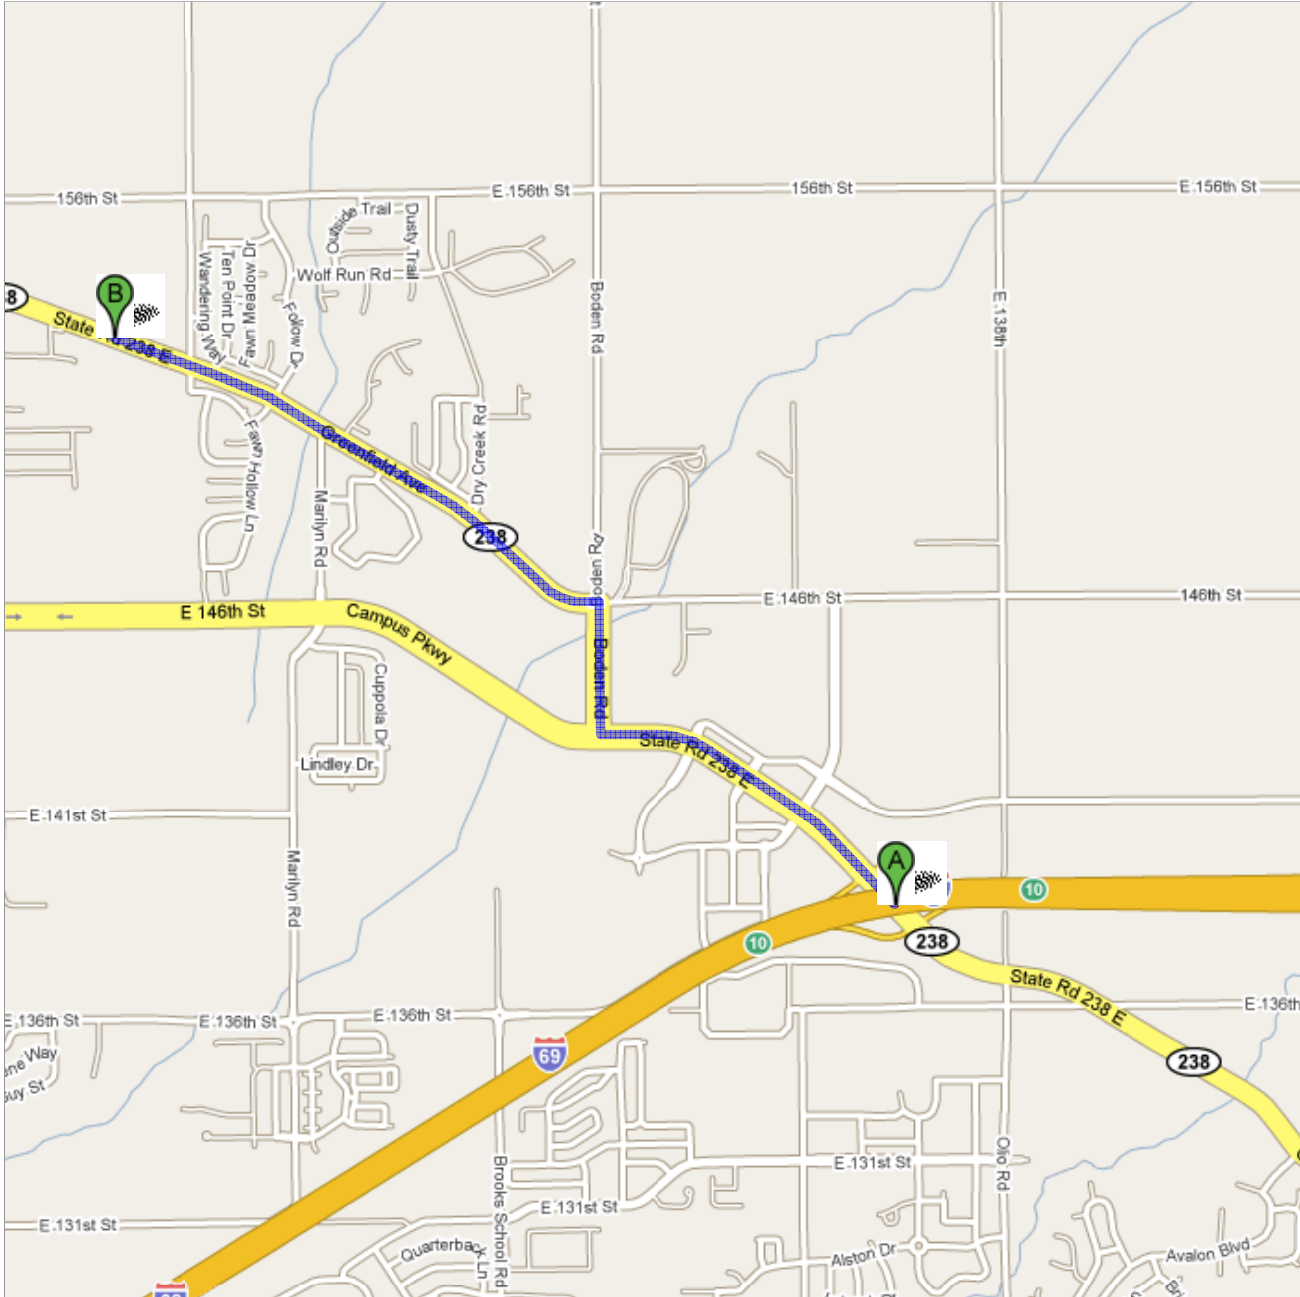

**Directions to 11644 Greenfield Ave,
Noblesville, IN 46060**
2.6 mi – about 6 mins

Save trees. Go green!
Download Google Maps on your phone at google.com/gmm

 **Greenfield Ave/IN-238/State Rd 238 E**

1. Head **northwest** on **Greenfield Ave/IN-238/State Rd 238 E** toward **Bergen Blvd/Harrell Pkwy**
About 2 mins go 0.9 mi
total 0.9 mi
-  2. Turn **right** at **Boden Rd/Greenfield Ave/IN-238**
Continue to follow Boden Rd/Greenfield Ave
About 1 min go 0.3 mi
total 1.2 mi
-  3. Turn **left** at **E 146th St/Greenfield Ave**
Continue to follow Greenfield Ave
Destination will be on the right
About 3 mins go 1.4 mi
total 2.6 mi

 **11644 Greenfield Ave**
Noblesville, IN 46060

These directions are for planning purposes only. You may find that construction projects, traffic, weather, or other events may cause conditions to differ from the map results, and you should plan your route accordingly. You must obey all signs or notices regarding your route.

Map data ©2008 Tele Atlas